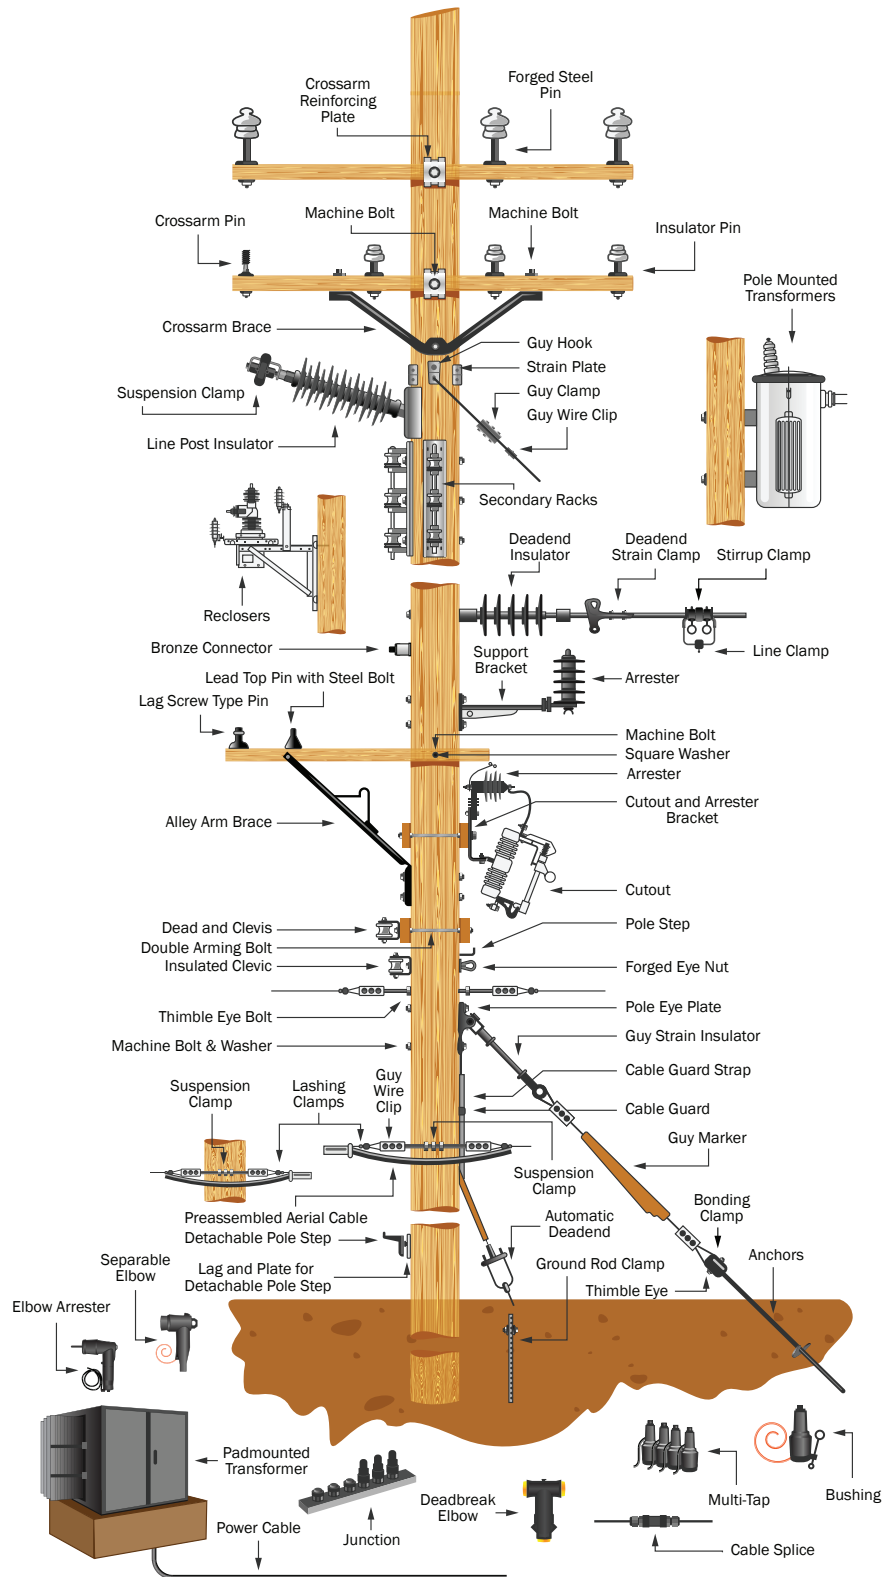

AWG OFFERS A FULL RANGE OF SOLUTIONS FOR TRANSMISSION & DISTRIBUTION POWER LINES

We supply an extensive variety of material required to build, maintain, rebuild and strengthen the electrical grid.

- TRANSFORMERS
 - POLES
 - INSULATORS
 - NUTS/ BOLTS/ WASHERS
 - CLAMPS/BRACES/SHACKLES
 - RODS/ANCHORS
 - SLEEVES, SPLICES
 - EYELETS, CONNECTORS
 - CLEVISES
 - GUY GRIPS
 - WIRE & CABLE
 - SAFETY EQUIPMENT
- ...AND SO MUCH MORE